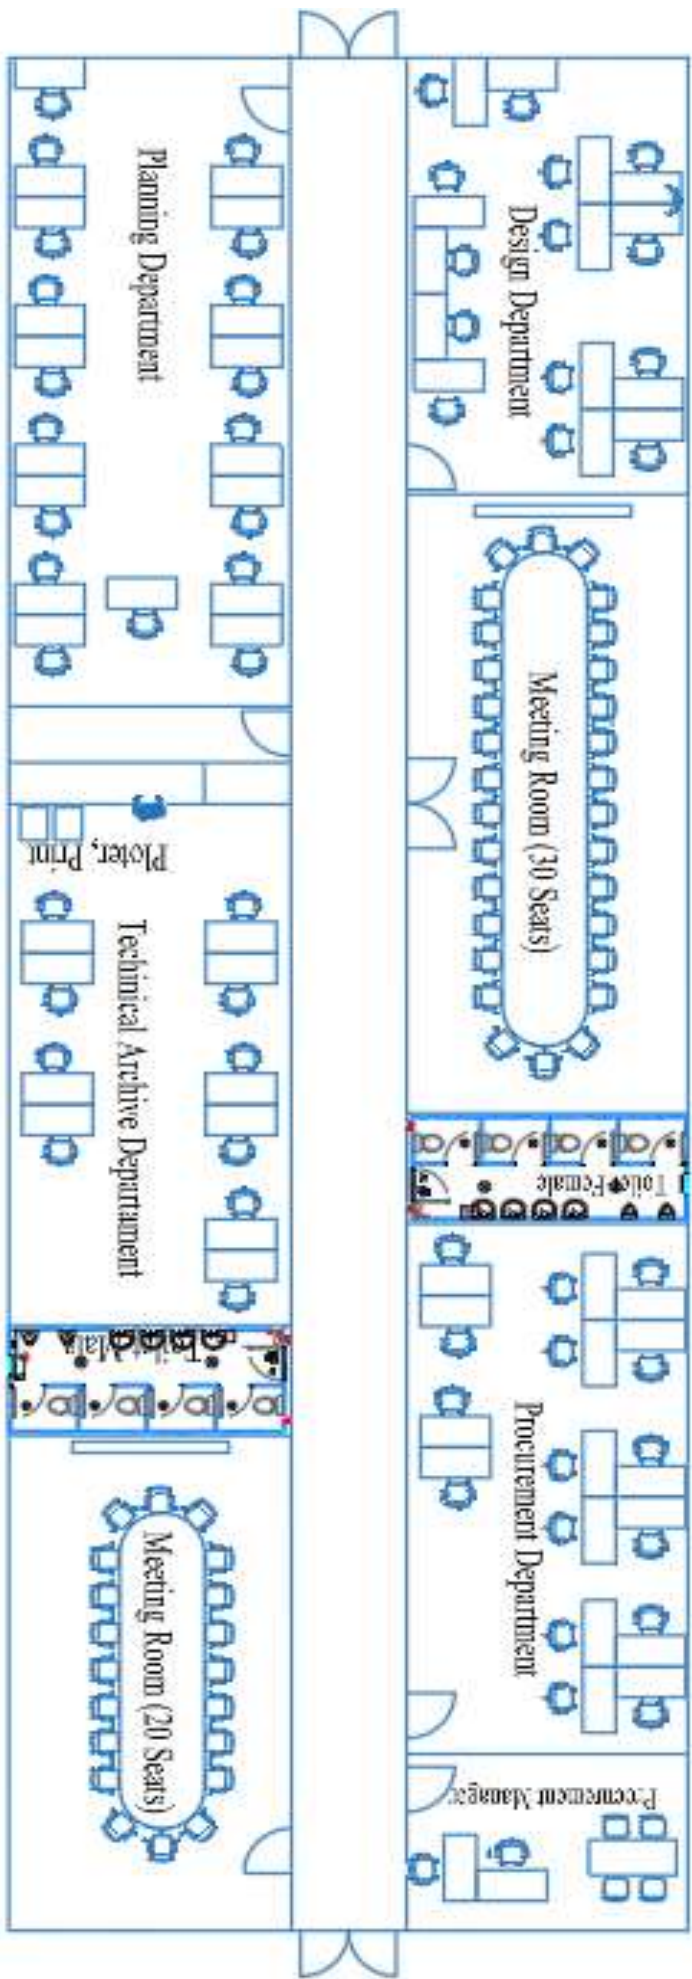

Offices, apartments, restaurant, activity room...

ZiJin (C R EC) Majdanpek 670m2 2020

Offices, apartments, restaurant, activity room...

ZiJin (Rakita) Bor 1.820m2 2020

Offices, apartments, restaurant, activity room...

Offices, apartments, restaurant ...

Power China

Makiš

514m²

2021

Offices

Shandong
Enigma Bolt System

Golubac
Chinese companies

1.317m²

2021

<http://kontejneri.rs/>

CCCC

Novi Sad

3.044m²

2022/2023

Power China

Expo, Surčin

12.000m²

2024/2025

Offices, apartments, restaurants ...

<http://kontejneri.rs/>

5/

China Company References

China Company References