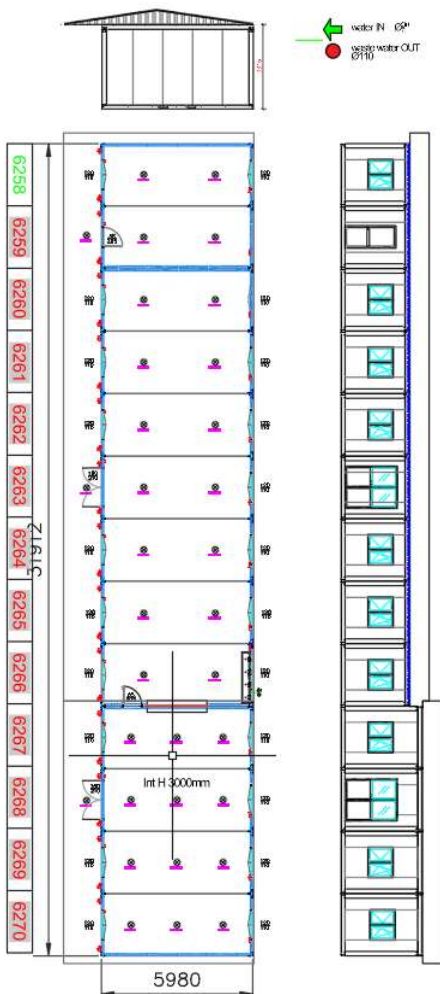

Restaurant, activity room

Apartments

Shanghaielectric

Pančevo

1.420m²

2019

Offices

Chinese companies

<http://kontejneri.rs/>

ZiJin (Rakita)

Bor

2.295m²

2019

Offices, apartments, restaurant, activity room...

China Company References

Offices, apartments, restaurant, activity room...

Offices, apartments, restaurant, activity room...

ZiJin (C R EC) Majdanpek 670m2 2020

Offices, apartments, restaurant, activity room...

ZiJin (Rakita) Bor 1.820m2 2020

Offices, apartments, restaurant, activity room...

1.317m²

2021

<http://kontejneri.rs/>

CCCC

Novi Sad

3.044m²

2022/2023

Power China