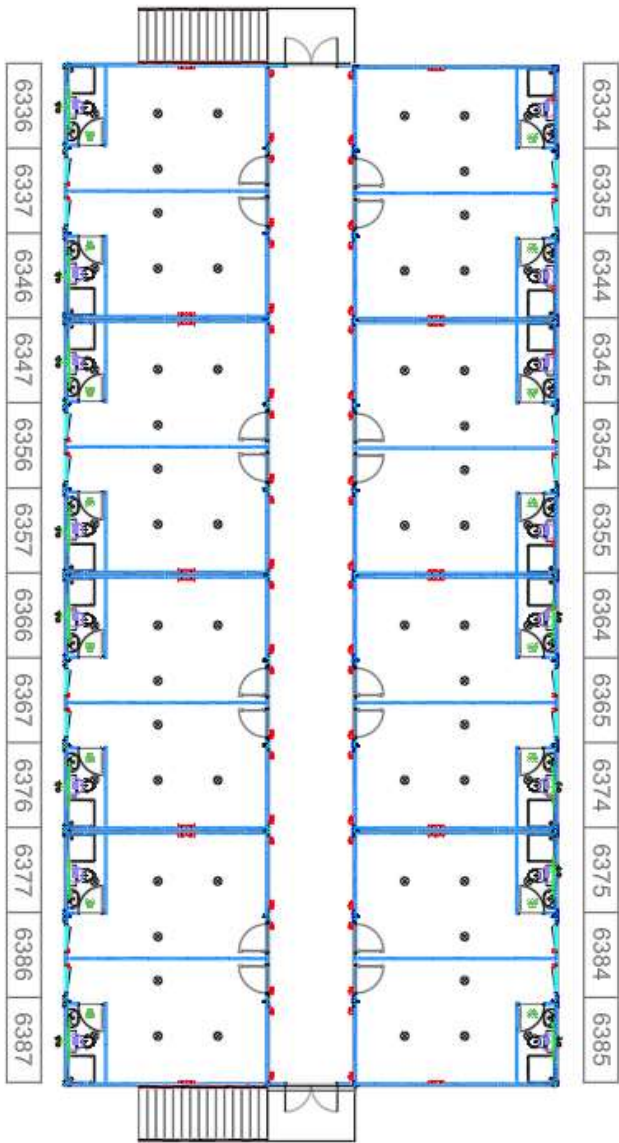

Restaurant, activity room

Apartments

Shanghaielectric

Pančevo

1.420m²

2019

Offices

Chinese companies

<http://kontejneri.rs/>

ZiJin (Rakita)

Bor

2.295m²

2019

Offices, apartments, restaurant, activity room...

China Company References

Offices, apartments, restaurant, activity room...

Offices, apartments, restaurant, activity room...

ZiJin (C R EC) Majdanpek 670m2 2020

Offices, apartments, restaurant, activity room...

ZiJin (Rakita) Bor 1.820m2 2020

Offices, apartments, restaurant, activity room...

1.317m²

2021

<http://kontejneri.rs/>

CCCC

Novi Sad

3.044m²

2022/2023

Power China